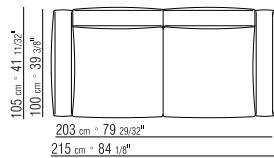

25513

25517

25523

25527

25531