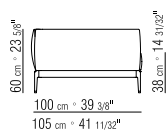

25513

25517

25523

25527

25531