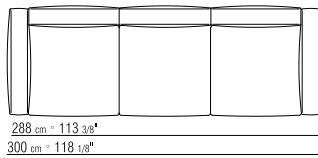

25513

25517

25523

25527

25531