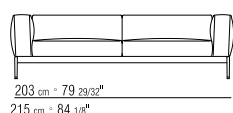

BACKREST CUSHIONS 75X75 CM IN STERILIZED GOOSE DOWN (ASSOPIUMA CERTIFIED, GOLD LABEL) WITH BOLSTER

BACKREST CUSHIONS/OPTIONAL CUSHIONS IN STERILIZED GOOSE DOWN (ASSOPIUMA CERTIFIED, GOLD LABEL) UPON REQUEST, WITH UPCHARGE

FEET IN CAST ALUMINUM WITH SATIN, CHROME, BLACK CHROME, BURNISHED OR CHAMPAGNE FINISH. RESTS ON PADS MADE OF THERMOPLASTIC MATERIAL

UPHOLSTERY IS REMOVABLE IN BOTH THE FABRIC AND LEATHER VERSIONS.

THE OVERALL DIMENSIONS OF THE ARMREST AND BACKREST ARE INDICATIVE

25503

25505

25513

25517

25508

25523

25527

25531