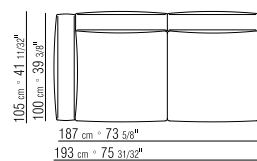

25513

25517

25523

25527

25531