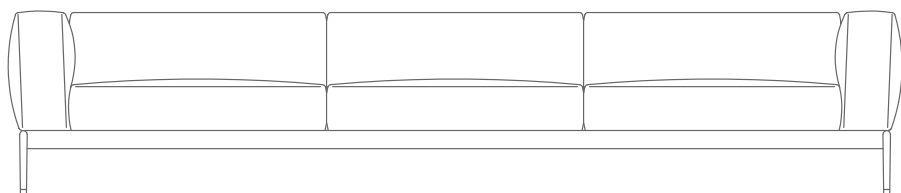

CUSCINI SCHIENALE/CUSCINI OPTIONAL IN PIUMA D'OCA STERILIZZATA (CERTIFICATA ASSOPIUMA, ETICHETTA ORO) A RICHIESTA CON SUPPLEMENTO DI PREZZO

PIEDI IN ALLUMINIO PRESSOFUSO NELLE FINITURE SATINATO, CROMATO, CROMO NERO, BRUNITO, CHAMPAGNE.

APPOGGIO A TERRA SU PUNTALI IN MATERIALE TERMOPLASTICO

RIVESTIMENTO SFODERABILE SIA NELLA VERSIONE IN TESSUTO CHE NELLA VERSIONE IN PELLE.

LE MISURE DI INGOMBRO DI BRACCIOLO E SCHIENALE SONO DA CONSIDERARSI INDICATIVE

CATEGORIES SOFAS/SECTIONAL SOFAS/OTTOMANS

PRODUCT SOFA/ SECTIONAL SOFA/OTTOMAN

STRUCTURE IN METAL WITH SOFT TOPPER IN POLYURETHANE FOAM COVERED WITH A PROTECTIVE LAMINATED FABRIC

SEAT CUSHIONS IN STERILIZED GOOSE DOWN (ASSOPIUMA CERTIFIED, GOLD LABEL) WITH INSERT IN CRUSHPROOF, VARIABLE DENSITY MATERIAL

BACKREST/ARMREST IN METAL WITH POLYURETHANE FOAM AND STERILIZED GOOSE DOWN (ASSOPIUMA CERTIFIED, GOLD LABEL) PADDING

BACKREST CUSHIONS 75X75 CM IN STERILIZED GOOSE DOWN (ASSOPIUMA CERTIFIED, GOLD LABEL) WITH BOLSTER

BACKREST CUSHIONS/OPTIONAL CUSHIONS IN STERILIZED GOOSE DOWN (ASSOPIUMA CERTIFIED, GOLD LABEL) UPON REQUEST, WITH UPCHARGE

FEET IN CAST ALUMINUM WITH SATIN, CHROME, BLACK CHROME, BURNISHED OR CHAMPAGNE FINISH. RESTS ON PADS MADE OF THERMOPLASTIC MATERIAL

UPHOLSTERY IS REMOVABLE IN BOTH THE FABRIC AND LEATHER VERSIONS.

THE OVERALL DIMENSIONS OF THE ARMREST AND BACKREST ARE INDICATIVE